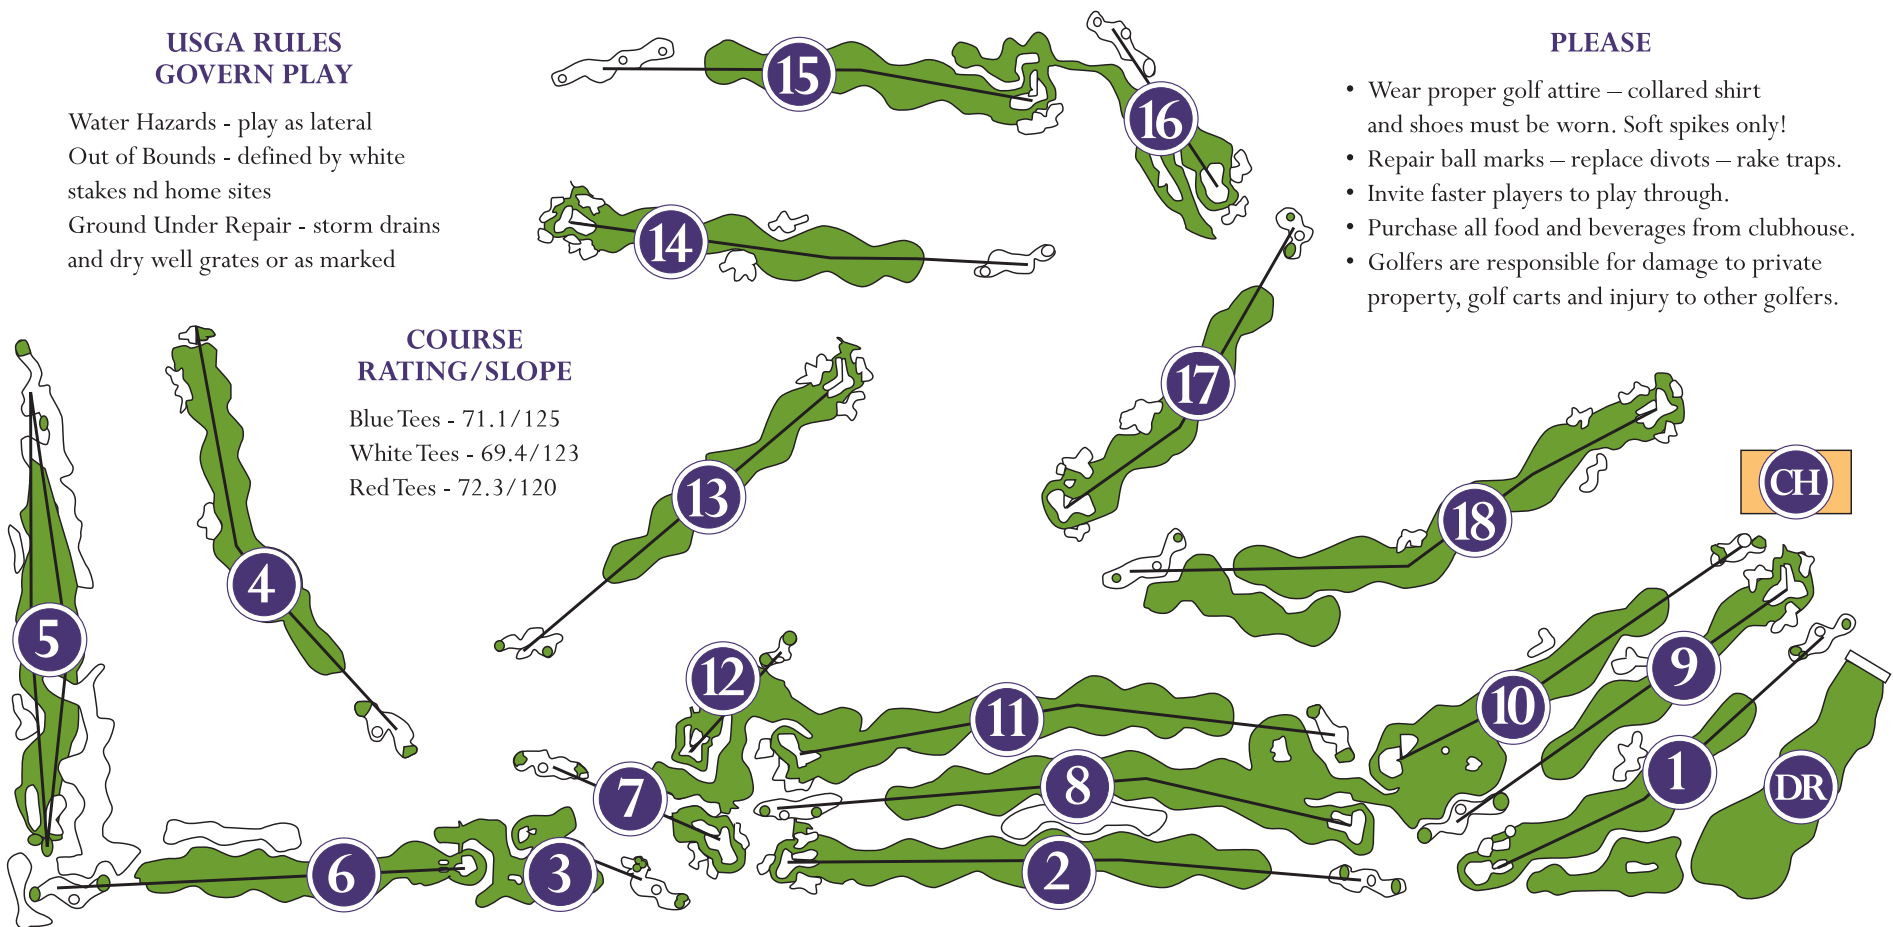

Pueblo El Mirage Golf Course

USGA RULES GOVERN PLAY

Water Hazards - play as lateral
Out of Bounds - defined by white stakes and home sites
Ground Under Repair - storm drains and dry well grates or as marked

COURSE RATING/SLOPE

Blue Tees - 71.1/125
White Tees - 69.4/123
Red Tees - 72.3/120

PLEASE

- Wear proper golf attire – collared shirt and shoes must be worn. Soft spikes only!
- Repair ball marks – replace divots – rake traps.
- Invite faster players to play through.
- Purchase all food and beverages from clubhouse.
- Golfers are responsible for damage to private property, golf carts and injury to other golfers.

11201 North El Mirage Road ♦ El Mirage, AZ 85335 ♦ 623-583-0425 ♦ www.pemgolf.com